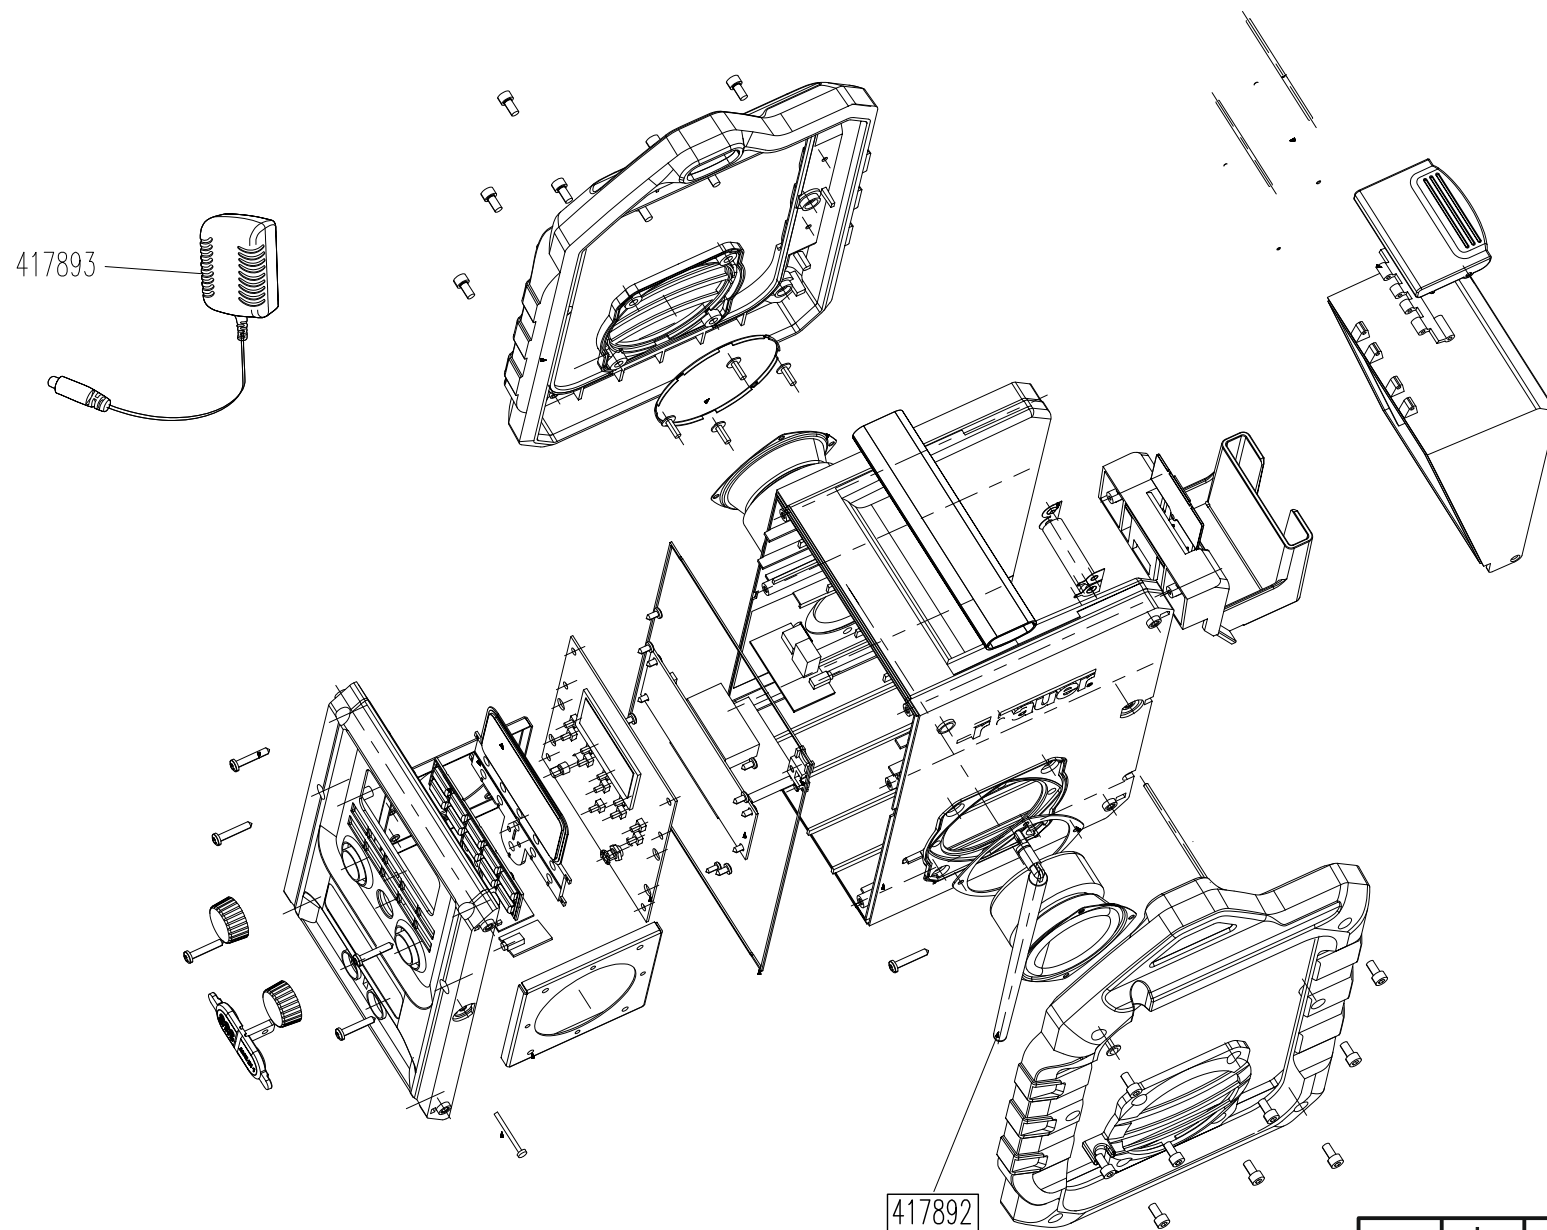

AKKU-BAUSTELLENRADIO WR 2000 EAS

ART.-NR.113631

417892

E13631

a	b	c	d	e	f
---	---	---	---	---	---